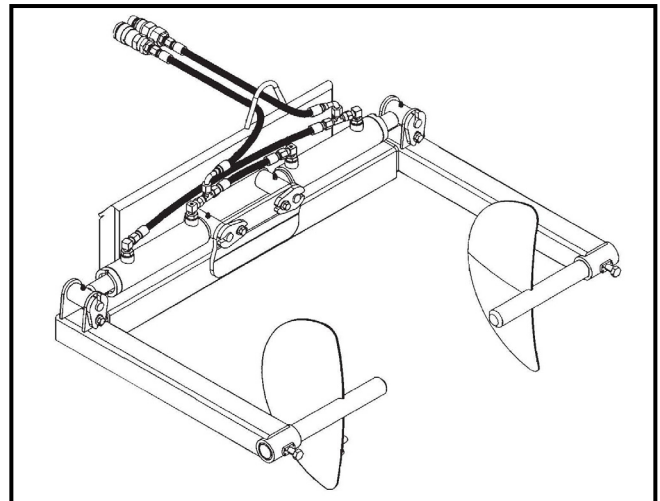

Sod Roller

Nothing lays sod more accurately or faster than the Thomas Sod Roller. The Thomas Sod Roller will quickly transform any site into a smooth green landscape.

The hydraulic powered arms on the sod roller ensure smooth performance while securely holding sod rolls up to 34 inches (864 mm) in diameter.

Mounted on the narrow profile of a Thomas Compact Tool Carrier allows you to lay sod even in the most Confined work area.

To smooth out the landscape a lawn roller drum roller which can be fitted on the Sod Roller is available as optional equipment.

- | | |
|-------------------------------|-----------------------|
| • Width Arms Open | 51" (1295 mm) |
| • Width Arms Closed | 39" (991 mm) |
| • Sod Roll Size (min.) | 21" (533 mm) |
| • Sod Roll Size (max.) | 34" (864 mm) |
| • Approx. Weight | 195 lb (89 kg) |